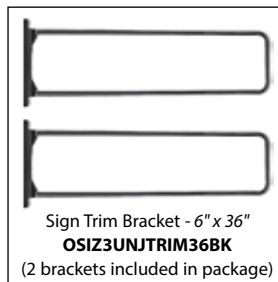

VICKSBURG PACKAGE - O30100

Sign Blades **M2AH(X)D0636SBM42N** - 6" x 36"
Sign Logo Blades **OSI3JLOGOHWH** - 6" x 6"
Double-Sided | White High Intensity Sheeting
(2 sign blades & 2 logo plaques included in package)
Choose Standard Color Scheme (X)