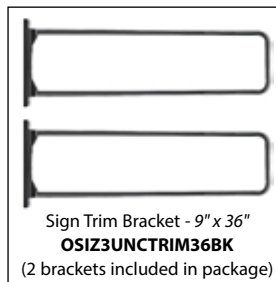

VICKSBURG PACKAGE - O30150

Sign Blades **M2AH(X)D0936TBM63N** - 9" x 36"
Sign Logo Blades **OSI3CLOGOHWH** - 9" x 9"
Double-Sided | White High Intensity Sheeting
(2 sign blades & 2 logo plaques included in package)
Choose Standard Color Scheme (X)