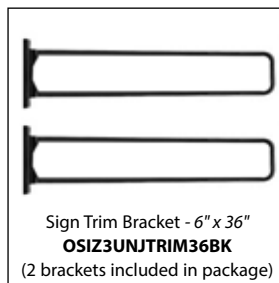

VICKSBURG PACKAGE - O31100

Sign Blades **M2AH(X)D0636SBM42N** - 6" x 36"
Sign Logo Blades **OSI3JLOGOHWH** - 6" x 6"
Double-Sided | White High Intensity Sheeting
(2 sign blades & 2 logo plaques included in package)
Choose Standard Color Scheme (X)