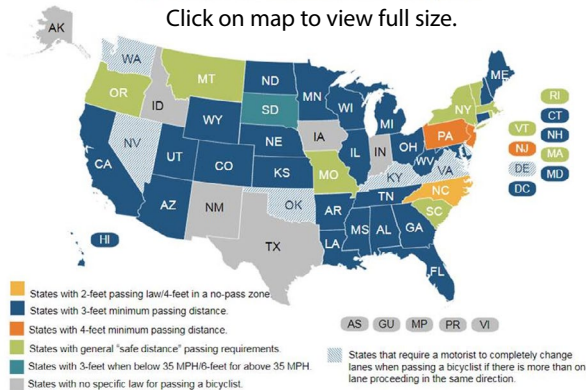

### Bike Signs and Pavement Markings

S2418D111(X)A

S2418R317(X)A

Bicycle Route U.S.  
S1218M19(X)A  
S1824M19(X)A

Bicycle Route  
S1218M18(X)A  
S1824M18(X)A

Bicycle Traffic  
S2424W111(X)A  
S3030W111(X)A  
S3636W111(X)A

S1818R12(X)A  
S3030R12(X)A

S1818R11(X)A  
S3030R11(X)A

S1218R42(X)A  
S1824R42(X)A

S2408R317AP(X)A

S2408R317BP(X)A

S1218R79(X)A S1218R79A(X)A S1218R97(X)A S1218R1022(X)A S1212R93CP(X)A S1824W161P(X)A

A full line of route markers & delineators available to clearly mark and separate bike lanes.

Click on map to view full size.

Visit our website to view more standard bike route and traffic legends. State specific legends are also available upon request.

S1206M21B(X)A  
M2, M3, M4 Series

S1209M61B(X)A  
M5, M6 Series