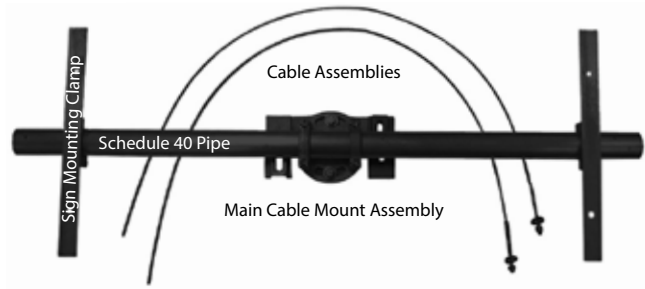

Medium-Duty Bracket

- ◆ Made from plated steel and aluminum
- ◆ Swivels 360-degrees and adjusts for tilt.
- ◆ Mounts on cables up to 3/8"
- ◆ Pre-assembled for quick installation

Color	ITEM CODE
Silver	RPBOHCOMM77

Color	ITEM CODE
Powder Painted Black	OSIZ840HCOMM77BK

Overhead Mast Arm Metro "Mast-o-Brackets"

Heavy-Duty Bracket

Attachment to Mast Arm Options:

- ◆ Use Stainless Steel Cables with Hardware provided in kits. Other cable lengths available. All kits come unassembled. *Call for quote.*

SILVER COMPONENTS	Description of Components	ITEM CODE
	Main Cable Mount Assembly The main assembly is the bracket at the center of the Mast-O-Bracket system.	RPBOHMWCMZ8214
	Cable Assembly Length: 50" including threaded connector, 1.5" long 3/8"-16 TPI and 1.375" long 5/16" HEX. Nylon locking nut with washer provided. Free end of cable welded to prevent fraying.	RPBOHMWCMZ8213 (2 required per mount)
	Sign Mounting Clamp: The number of sign mounting clamps are determined by the length of sign and should be spaced accordingly. <i>Refer to kits above.</i>	
	8" Sign Mounting Clamp for using 12" signs with the Mast-o-Bracket.	RPBOHMWCMZ8300
	16" Sign Mounting Clamp for using 18" or larger signs with the Mast-o-Bracket.	RPBOHMWCMZ8301
	Schedule 40 Pipe (1.5" Diameter - No Slot)	
	24" long pipe for up to 36" sign	RPBOHMWCMZP24
	32" long pipe for 36" - 48" sign	RPBOHMWCMZP36
	40" long pipe for 49" - 66" sign	RPBOHMWCMZP40
60" long pipe for 67" - 84" sign	RPBOHMWCMZP60	
72" long pipe for 85" - 96" sign	RPBOHMWCMZP72	
84" long pipe for 97" - 120" sign	RPBOHMWCMZP84	