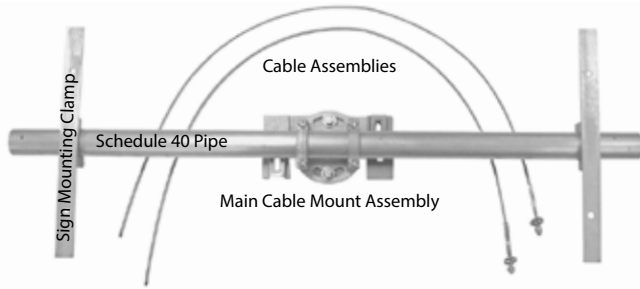

Medium-Duty Bracket

- ◆ Made from plated steel and aluminum
- ◆ Swivels 360-degrees and adjusts for tilt.
- ◆ Mounts on cables up to 3/8"
- ◆ Pre-assembled for quick installation

Color	ITEM CODE
Silver	RPBOHCOMM77

Color	ITEM CODE
Powder Painted Black	OSIZ840HCOMM77BK

Overhead Mast Arm Metro "Mast-o-Brackets"

Heavy-Duty Bracket

Attachment to Mast Arm Options:

- ◆ Use Stainless Steel Cables with Hardware provided in kits. Other cable lengths available. All kits come unassembled. *Call for quote.*

SILVER COMPONENTS	Description of Components	ITEM CODE
	Main Cable Mount Assembly The main assembly is the bracket at the center of the Mast-O-Bracket system.	RPBOHMWCMZ8214
	Cable Assembly Length: 50" including threaded connector, 1.5" long 3/8"-16 TPI and 1.375" long 5/16" HEX. Nylon locking nut with washer provided. Free end of cable welded to prevent fraying.	RPBOHMWCMZ8213 (2 required per mount)
	Sign Mounting Clamp: The number of sign mounting clamps are determined by the length of sign and should be spaced accordingly. <i>Refer to kits above.</i>	
	8" Sign Mounting Clamp for using 12" signs with the Mast-o-Bracket.	RPBOHMWCMZ8300
	16" Sign Mounting Clamp for using 18" or larger signs with the Mast-o-Bracket.	RPBOHMWCMZ8301
	Schedule 40 Pipe (1.5" Diameter - No Slot)	
	24" long pipe for up to 36" sign	RPBOHMWCMZP24
	32" long pipe for 36" - 48" sign	RPBOHMWCMZP36
	40" long pipe for 49" - 66" sign	RPBOHMWCMZP40
60" long pipe for 67" - 84" sign	RPBOHMWCMZP60	
72" long pipe for 85" - 96" sign	RPBOHMWCMZP72	
84" long pipe for 97" - 120" sign	RPBOHMWCMZP84	