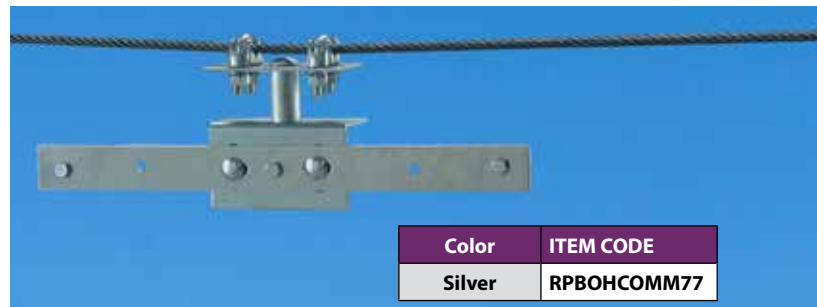

1-800-367-1492 • www.cpcsigns.com

Overhead and Pole Sign Mounting Products

Brackets for Overhead Span Wire Mounting

SCAN QR codes with Smart Phone camera to view product videos.

Heavy-Duty Bracket

- ◆ **Best Value:** This CPC brand heavy-duty bracket offers the lowest price combined with the heavy-duty quality, when compared to the light and medium duty brackets available.
- ◆ Heavy-Duty, 4 and 8 gauge steel
- ◆ 3-way adjustable
- ◆ Net weight 4.8 lbs.
- ◆ Mounts on cables up to 3/8"
- ◆ Pre-assembled for quick, hassle free installation of metro street name signs.

POSTS • BRACKETS • HARDWARE

Color	ITEM CODE
Silver	RPBOHCPCSWING

Color	ITEM CODE
Powder Painted Black	OSIZ840HCPCSWINGBK

• IN STOCK •
May Be ORDERED Individually or in a Box of 10

Allows Sign to Swing Freely in the Wind.

Medium-Duty Bracket

- ◆ Made from plated steel and aluminum
- ◆ Swivels 360-degrees and adjusts for tilt.
- ◆ Mounts on cables up to 3/8"
- ◆ Pre-assembled for quick installation

Color	ITEM CODE
Silver	RPBOHCOMM77