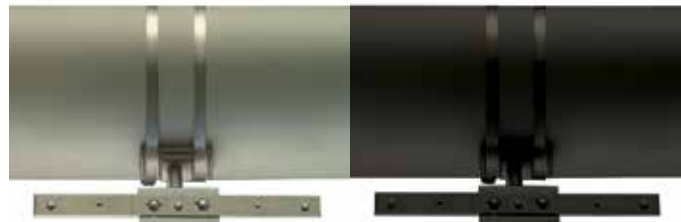

Color	ITEM CODE
Silver	RPBOHCOM88
Powder Painted Black	OSIZ84OHCOM88BK

Use stainless steel strapping or snap lock assembly for mounting to mast arm.

Sold Separately, Page 68-69