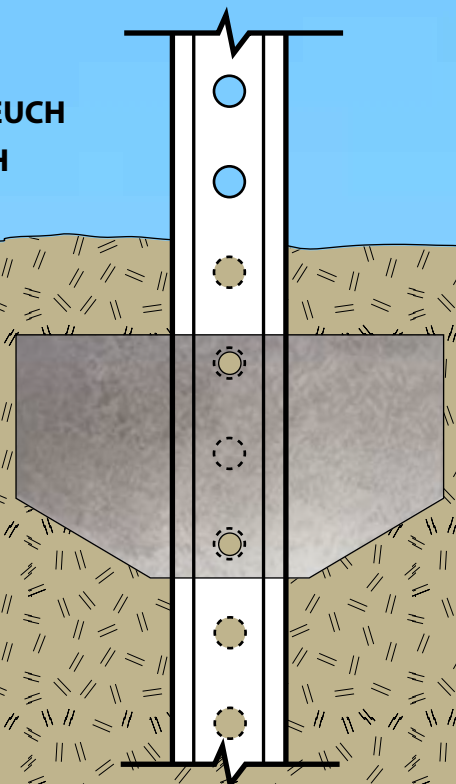

Solve your

Post Anchoring Problems with Anchor Plates

*Designed to keep post from turning
and reducing the need for concrete.*

Use Anchor Plates with:

- ✓ Round Posts - BA080APLATE238
- ✓ U-Channel Posts - BA080APLATEUCH
- ✓ Square Posts - BA080APLATEUCH

BA080APLATE238
Fits 2 3/8" - 3" Diameter Round Posts
7.75" X 6.0" | 0.3 Lbs Net Wt.

RH141HEXSETTER
Driver For Screws

RH141HEX
Self Tapping
Metal Screw
(2 Required)

BA080APLATEUCH
Galvanized Plate Fits
U-Channel or Square Posts
7" X 4" | 0.5 Lbs Net Wt.