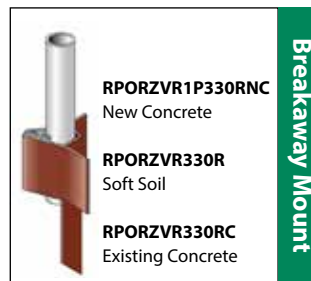

(Special Mount) 4-Way Intersection with (2) 36" Blades & Stop Sign

NATCHEZ PACKAGE - O21150

Special Mount
(Choose an option)

Sign Blades **M2AH(X)D0936SBM63N** (A)
9" x 36" | Double-Sided | White HIP
(2 sign blades included in package)
Choose Standard Color Scheme (X)

(B) **White on Blue**

(C) **White on Brown**

(D) **Black on White**

(E) **White on Black**

(A) **White on Green**

◆ For use on higher volume, conventional roads with Speed Limits over 25 MPH

Installation Tools
SOLD Separately