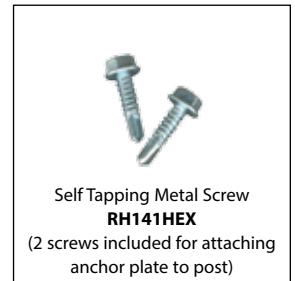

# OXFORD PACKAGE - O40700

**Installation Tools**  
*SOLD Separately*

**RH141HEXSETTER**  
Driver For  
Self-Tapping  
Screws

**RHBSKT100**  
Allen Wrench Tool  
For Set Screws

**Parking Signs**

All Parking signs represented here are made with High Intensity Prismatic Reflective sheeting which conveys a 10 year warranty and meets the US DOTs 2009 stringent standards with regard to reflectivity and minimum size of signs.