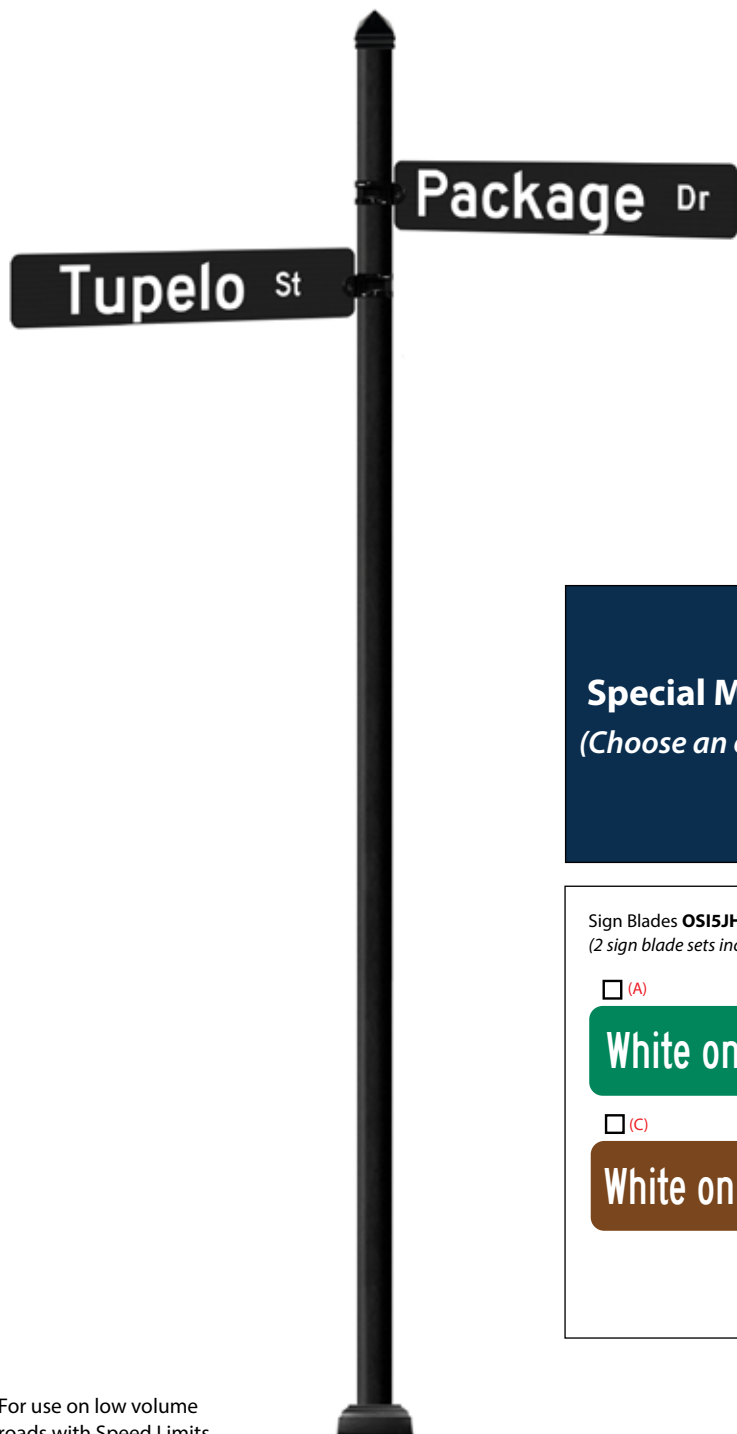

TUPELO PACKAGE - O61200

Special Mount
(Choose an option)

Sign Blades **OS15JHWH(X)** - 6" x 30" | Double-Sided | White HIP | .125" thick aluminum*
(2 sign blade sets included in package) **Choose Standard Color Scheme (X)**

(A) **White on Green** (B) **White on Blue**

(C) **White on Brown** (D) **Black on White** (E) **White on Black**

**Note: Tupelo Packages utilize .125" aluminum street name signs. The extra thickness keeps long blades sturdy even in high winds.*