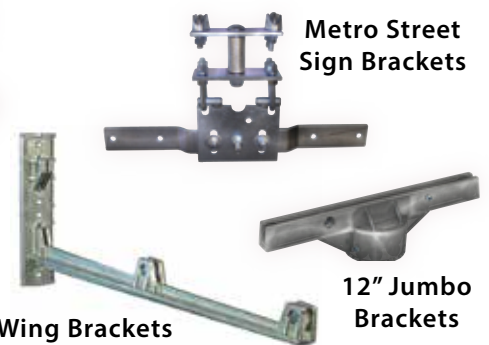

### Barricade Tape

- ◆ Nippon Engineer Grade Including Red/White
- ◆ Nippon HIB Red/White
- ◆ 3M HIP Series 330

Econo & Premium Brackets

Round Post Brackets

Metro Street Sign Brackets

Wing Brackets

12" Jumbo Brackets